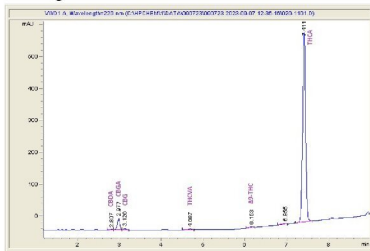

The Happy Clouds, LLC
Tampa, FL 33614

Sample 150-090723-221

Mochi (THCA Hemp)

Batch/Lot # MC644.37

Sample Submitted: 09-07-2023; Report Date: 09-10-2023

Mochi (THCA Hemp)

Batch/Lot # MC644.37

Plant Material: Flower

Chromatogram