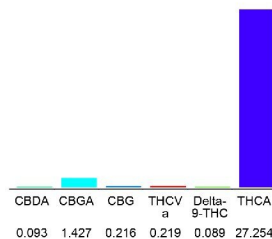

### Chromatogram

### Cannabinoid Profile

### Cannabinoid Profile by HPLC

0.09%

Delta-9-THC

0.00%

CBD

29.30%

Total Cannabinoids

Cannabinoid	% wt	mg/g
CBDA	0.093	0.93
CBGA	1.427	14.27
CBG	0.216	2.16
THCVa	0.219	2.19
Delta-9-THC	0.089	0.89
THCA	27.25	272.54
<b>Total Cannabinoids</b>	<b>29.30</b>	<b>293.0</b>
<b>Calculated Total THC</b>	<b>23.99</b>	<b>239.91</b>
<b>Calculated CBD Yield</b>	<b>0.08</b>	<b>0.82</b>