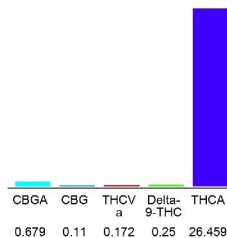

The Happy Clouds, LLC
 Tampa, FL 33614

Sample 150-090723-223

Gelato 33 (THCA Hemp)
 Batch/Lot # GP644.47

Sample Submitted: 09-07-2023; Report Date: 09-10-2023

Gelato 33 (THCA Hemp)

Batch/Lot # GP644.47

Plant Material: Flower

Chromatogram

Cannabinoid Profile

Cannabinoid Profile by HPLC

0.25%

Delta-9-THC

0.00%

CBD

27.67%

Total Cannabinoids

Cannabinoid	% wt	mg/g
CBGA	0.679	6.79
CBG	0.11	1.1
THCVa	0.172	1.72
Delta-9-THC	0.25	2.5
THCA	26.46	264.59
Total Cannabinoids	27.67	276.7
Calculated Total THC	23.45	234.55
Calculated CBD Yield	0.00	0.00
Calculated Total THC = Delta-9-THC + 0.877 * THCA		
Calculated Maximum CBD Yield = CBD + 0.877 * CBDA		