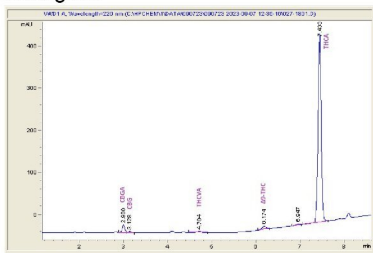

The Happy Clouds, LLC
 Tampa, FL 33614

Sample 150-090723-223

Gelato 33 (THCA Hemp)
 Batch/Lot # GP644.47

Sample Submitted: 09-07-2023; Report Date: 09-10-2023

Gelato 33 (THCA Hemp)

Batch/Lot # GP644.47

Plant Material: Flower

Chromatogram

Cannabinoid Profile

Cannabinoid Profile by HPLC

0.25%

Delta-9-THC

0.00%

CBD

27.67%

Total Cannabinoids

Cannabinoid	% wt	mg/g
CBGA	0.679	6.79
CBG	0.11	1.1
THCVa	0.172	1.72
Delta-9-THC	0.25	2.5
THCA	26.46	264.59
Total Cannabinoids	27.67	276.7
Calculated Total THC	23.45	234.55
Calculated CBD Yield	0.00	0.00
Calculated Total THC = Delta-9-THC + 0.877 * THCA		
Calculated Maximum CBD Yield = CBD + 0.877 * CBDA		