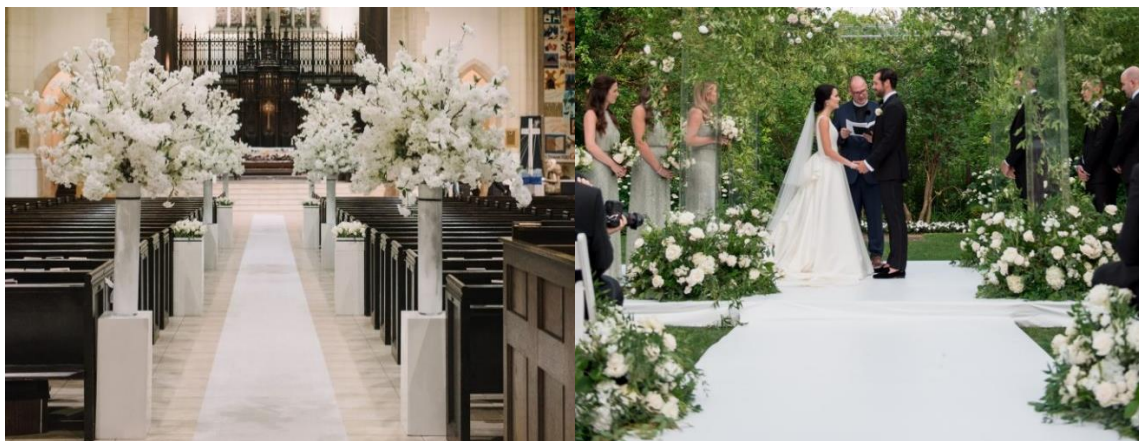

ISLE OR ALTAR DÉCOR

EXSMALL $175.00   SMALL $300.00e

MEDIUM $400.00e

LARGE $600.00 & UP